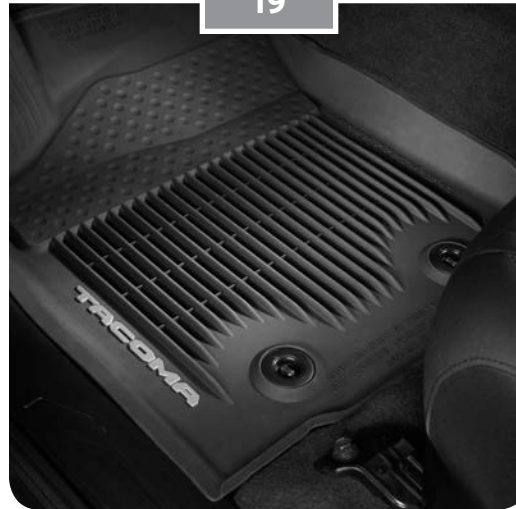

INTERIOR

19

Upgrade your interior with high-quality accessories that offer additional comfort and protection. They are the only Tacoma accessories that meet or exceed the uncompromising quality standards set by Toyota.