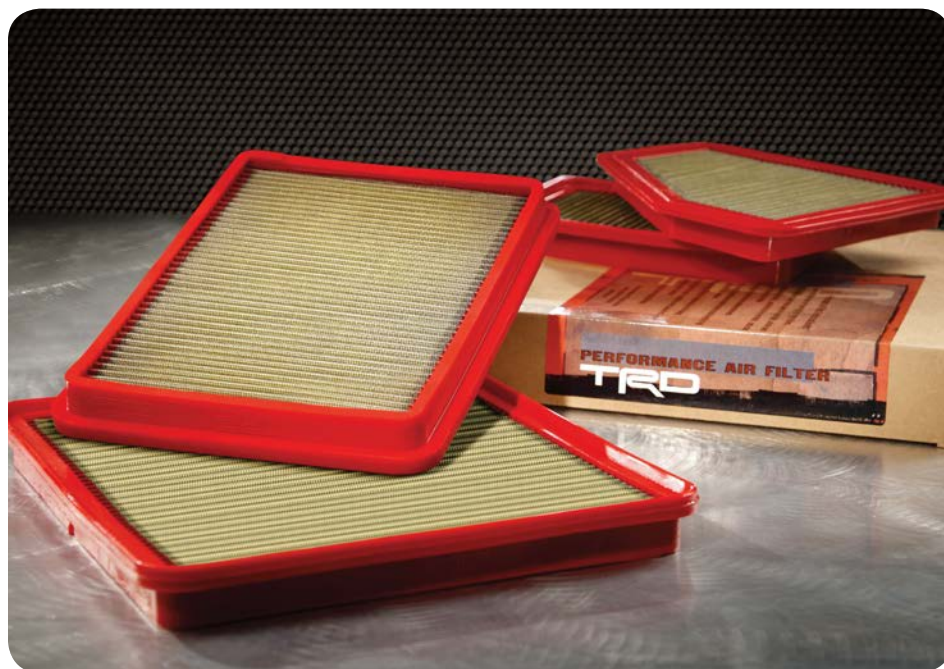

TRD PERFORMANCE AIR FILTER

For optimal engine protection and performance, the TRD air filter offers superb filtration and enhanced airflow.

- Four-ply filter element features durable, epoxy-coated mesh enclosure and elastomeric seal to help optimize a precise, leak-free fit
- Washable and reusable—regular cleaning and reoiling ensures free airflow and top performance
- TRD air filter cleaning kit also available