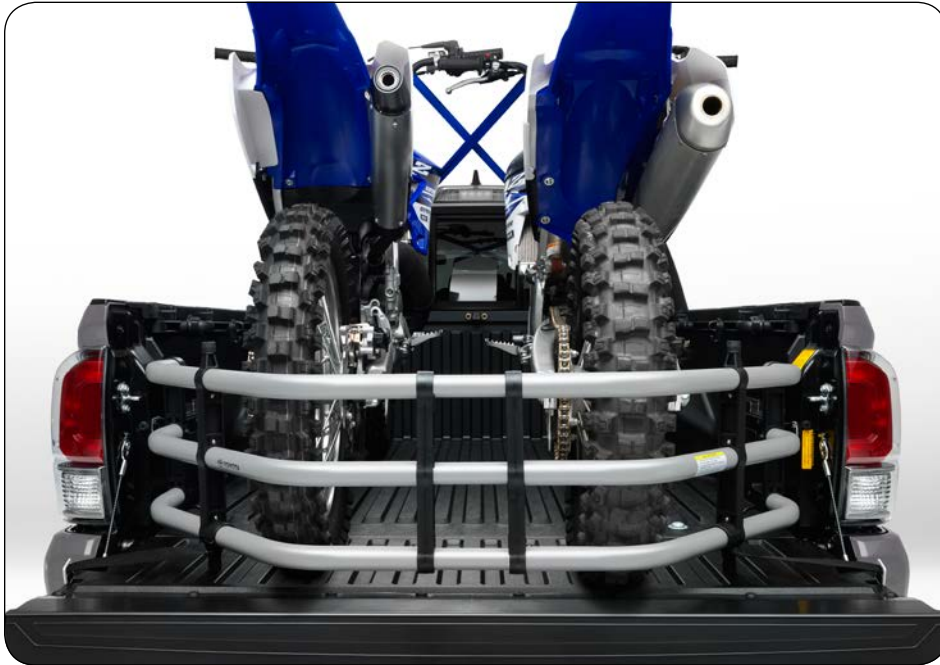

EXTERIOR ACCESSORIES

toyota.com/accessories

BED EXTENDER⁴

Truck bed not big enough? No problem. With the tailgate down, our bed extender increases bed length by two feet to help fit your longboards and other bulky items. Or you can leave the tailgate up and use it to secure smaller objects.

- Powder coat finish enhances appearance and durability
- Taillights remain visible when in use, in compliance with DOT lighting requirements
- Bed extender cannot be removed when tailgate is up and locked
- Angle-release mounting brackets enable easy installation or removal
- Adjustable strap latches ensure the bed extender is secured to the tailgate when down