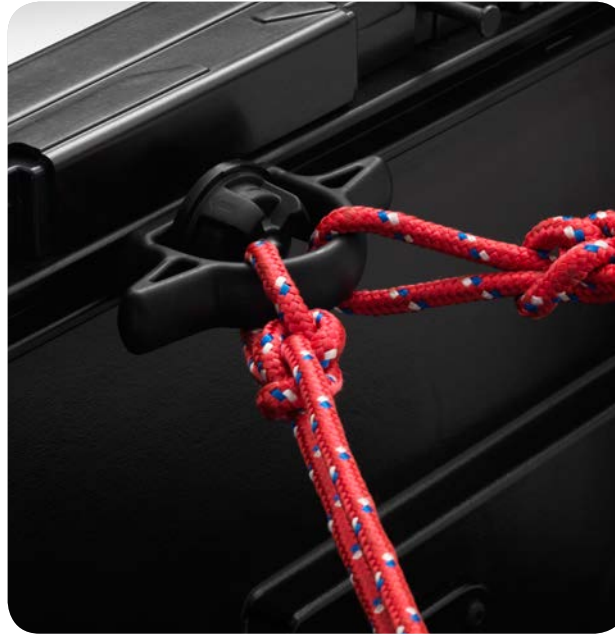

CARGO NET EXTERIOR⁴

This outdoor-grade cargo net is perfect for keeping smaller, lightweight items from sliding around or getting damaged.

- Easy installation attaches to hooks and tabs in cargo area
- Rotates for various configurations including lying flat above cargo
- Elastic-mesh netting is durable and stain-resistant

EXTERIOR ACCESSORIES

toyota.com/accessories

TRUCK BED D-RINGS

Secure your cargo with confidence, thanks to these loop and bolt D-rings.

- Can be used with ratchet-type tie-downs or heavy-gauge rope
- Constructed from durable steel and painted black for an integrated look

BED CLEATS

Secure your gear and head out with confidence, knowing that each bed cleat will hold up to 110 lb.

- Fully adjustable, the bed cleat slides along the vehicle's bed rail system using a spring-loaded, twist/locking clamp to hold it in place
- Made of sturdy black-nylon material, each bed cleat measures approximately 6 x 1-in.

MINI TIE-DOWNS WITH HOOKS⁵

Organize and secure your equipment with these adjustable mini tie-downs with hooks, composed of sturdy black nylon for durability.

- Each mini tie-down measures 2 x 1-in. and holds a maximum load of 110 lb. each—a total of 220 lb. for the set of two
- Hooks are rated up to 50 lb.
- Tie-downs slide along the bed rail system and are held firmly in place by an inner tension spring