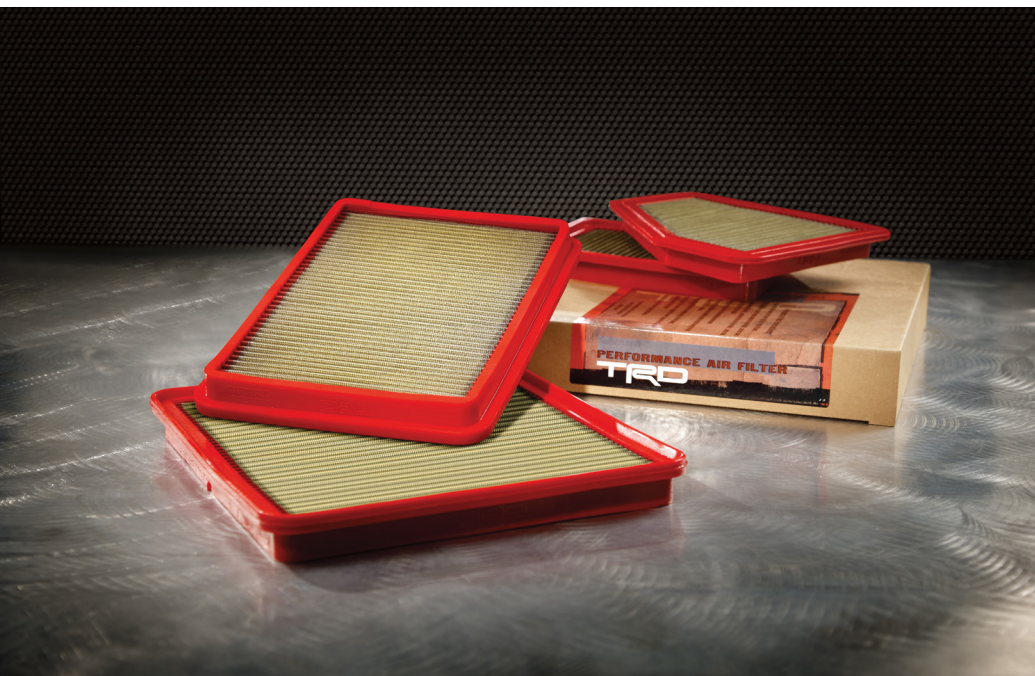

TRD Air Filter

For optimal engine protection and performance, the TRD air filter offers superb filtration and enhanced airflow.

- Four-ply filter element features durable, epoxy-coated mesh enclosure and elastomeric seal to help optimize a precise, leak-free fit.