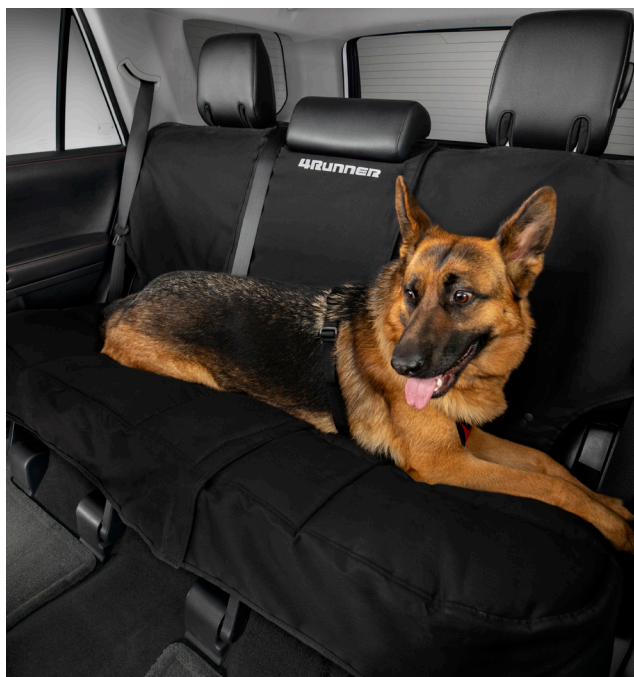

### Carpet Cargo Mat<sup>5</sup>

The ideal solution for helping keep the 4Runner's cargo area looking like new.

- Made of long-wearing material
- Helps prevent premature cargo area wear and tear
- Durable, skid-resistant backing helps keep the mat in place

### Console Safe

The Console Safe helps provide peace of mind by protecting owner's valuables in their vehicle.

Features:

- Four-digit keyless lock and spring-assisted door for easy access
- Secures inside the center console for quick and convenient installation
- Heavy gauge cold rolled plate steel with welded tabs and notch seams for superior protection
- Designed to resist prying with triple guard locking system