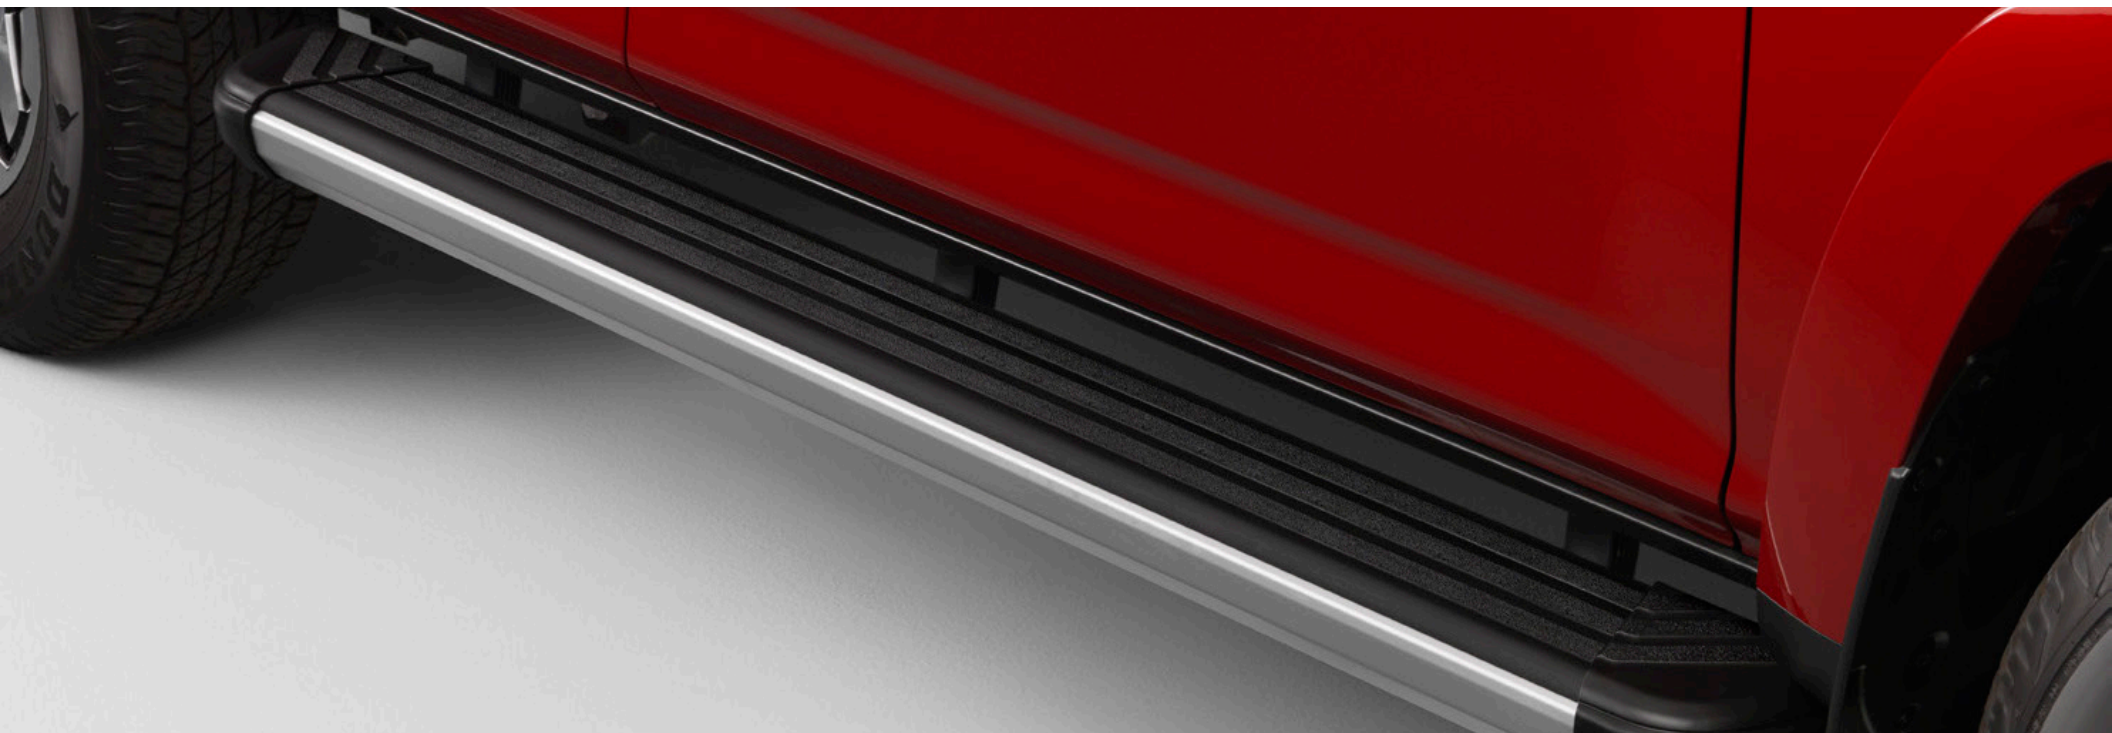

Running Board-Anodized

Hopping in and out of your 4Runner just got a bit easier thanks to these sturdy, stylish running boards.

- Skid-resistant step pads help ensure secure footing
- Streamlined and finished look
- Also available in Chrome