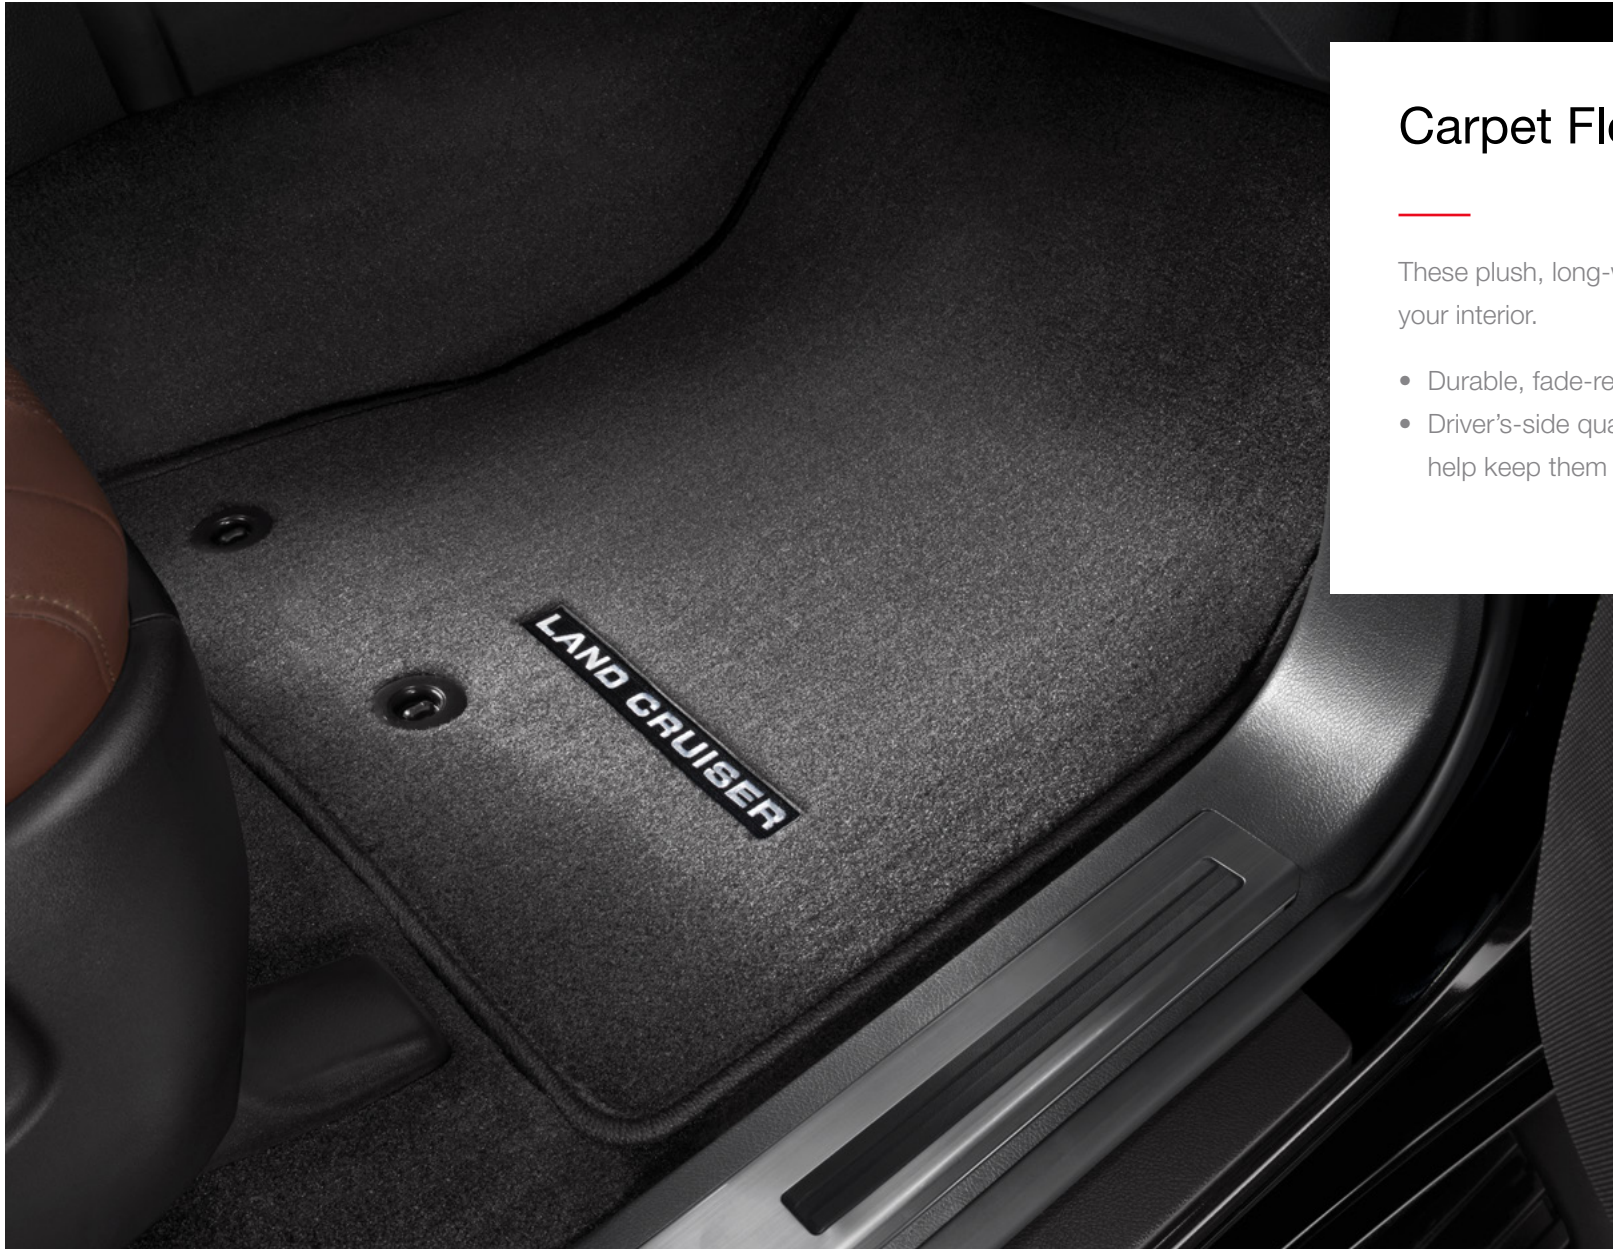

Carpet Floor Mats

These plush, long-wearing carpet floor mats help protect and dress up your interior.

- Durable, fade-resistant carpet featuring a Land Cruiser logo
- Driver's-side quarter-turn fasteners and skid-resistant backing on all mats help keep them in place