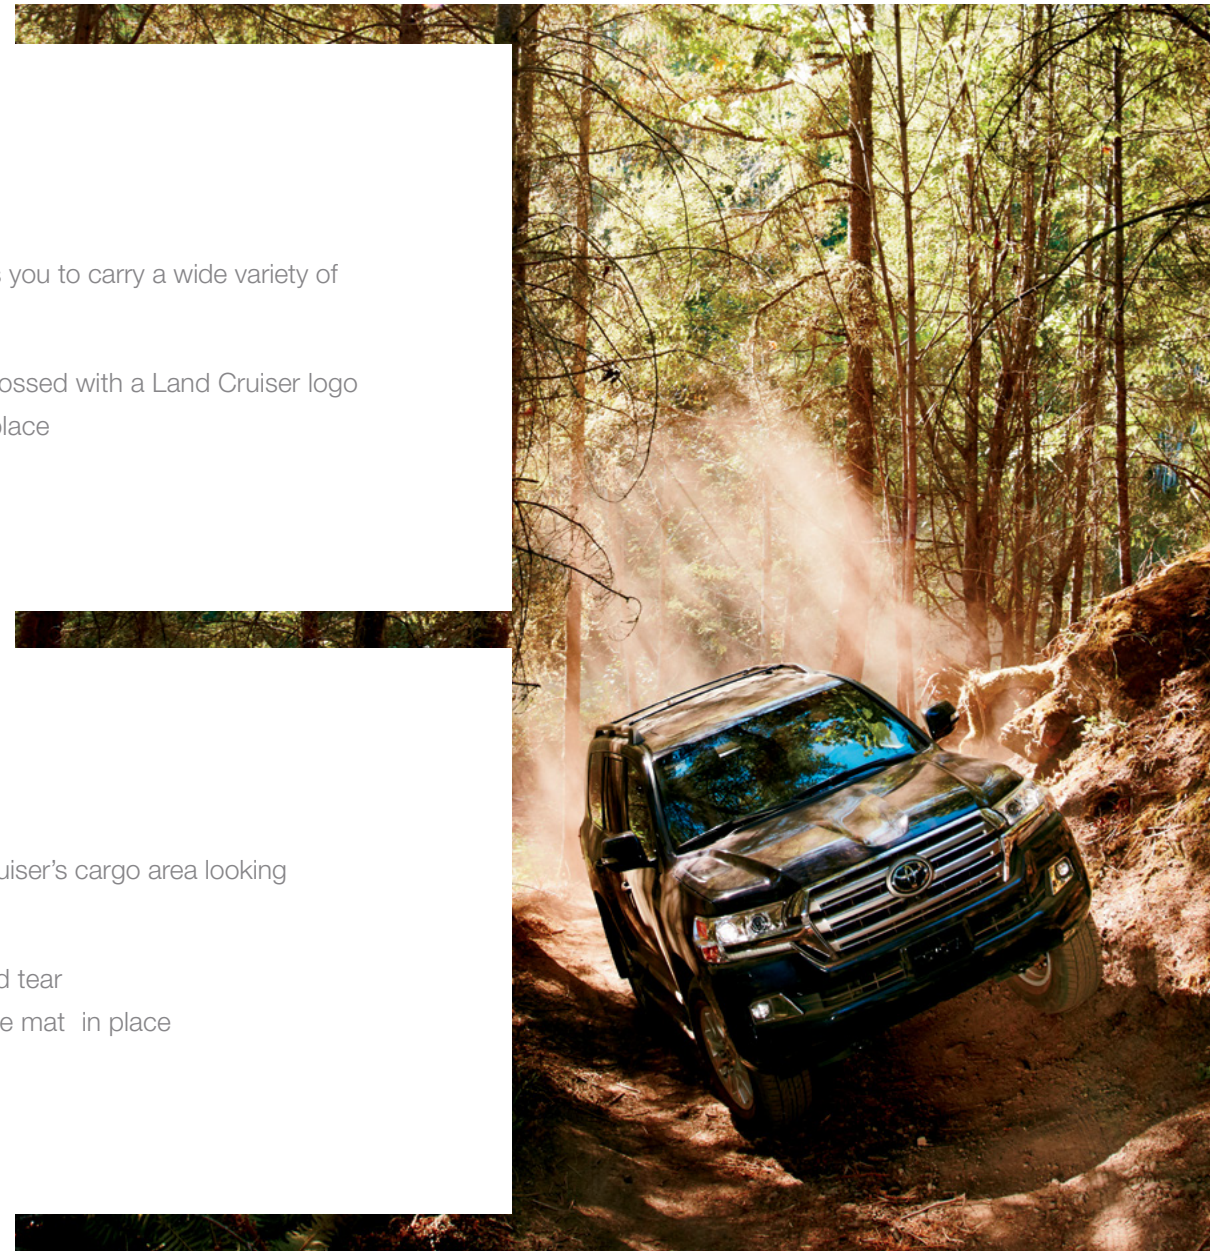

## All-Weather Cargo Mat

The tough, flexible all-weather cargo mat allows you to carry a wide variety of items and helps protect your cargo area.

- Made of durable, easy-to-clean material embossed with a Land Cruiser logo
- Skid-resistant surface helps secure items in place

## Carpet Cargo Mat

The ideal solution for helping keep your Land Cruiser's cargo area looking like new.

- Helps prevent premature cargo area wear and tear
- Durable, skid-resistant backing helps keep the mat in place