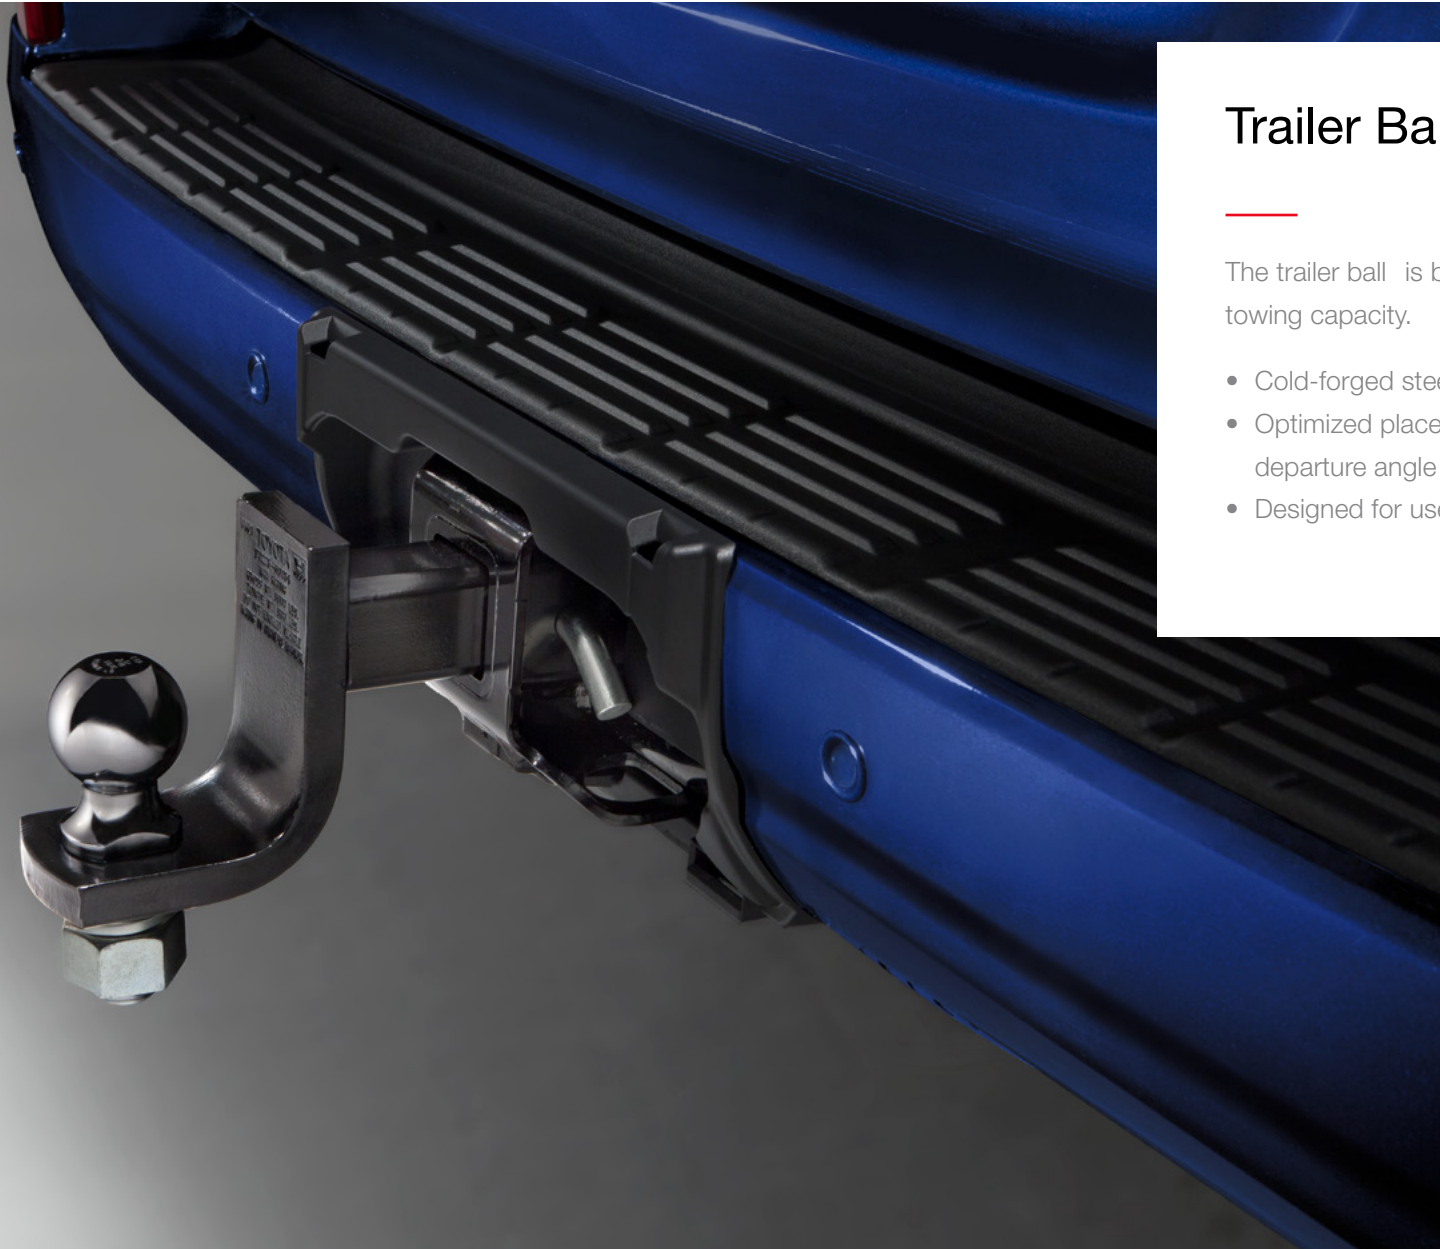

# LAND CRUISER

2018 ACCESSORIES

TOYOTA

Let's  
Go  
Places

## Paint Protection Film

Like a clear suit of armor, Genuine Toyota paint protection film helps guard your vehicle from road debris that can chip and scratch the finish. Manufactured from durable, nearly invisible urethane film layers which contain UV protectants to help resist yellowing. The film is designed to help protect portions of the front of the vehicle.

## Trailer Ball

The trailer ball is built and tested to meet your Land Cruiser's exact towing capacity.

- Cold-forged steel construction helps provide superior strength
- Optimized placement provides precise drop/rise to maintain vehicle departure angle
- Designed for use with Land Cruiser's standard towing ball mount

## All-Weather Cargo Mat

The tough, flexible all-weather cargo mat allows you to carry a wide variety of items and helps protect your cargo area.

- Made of durable, easy-to-clean material embossed with a Land Cruiser logo
- Skid-resistant surface helps secure items in place