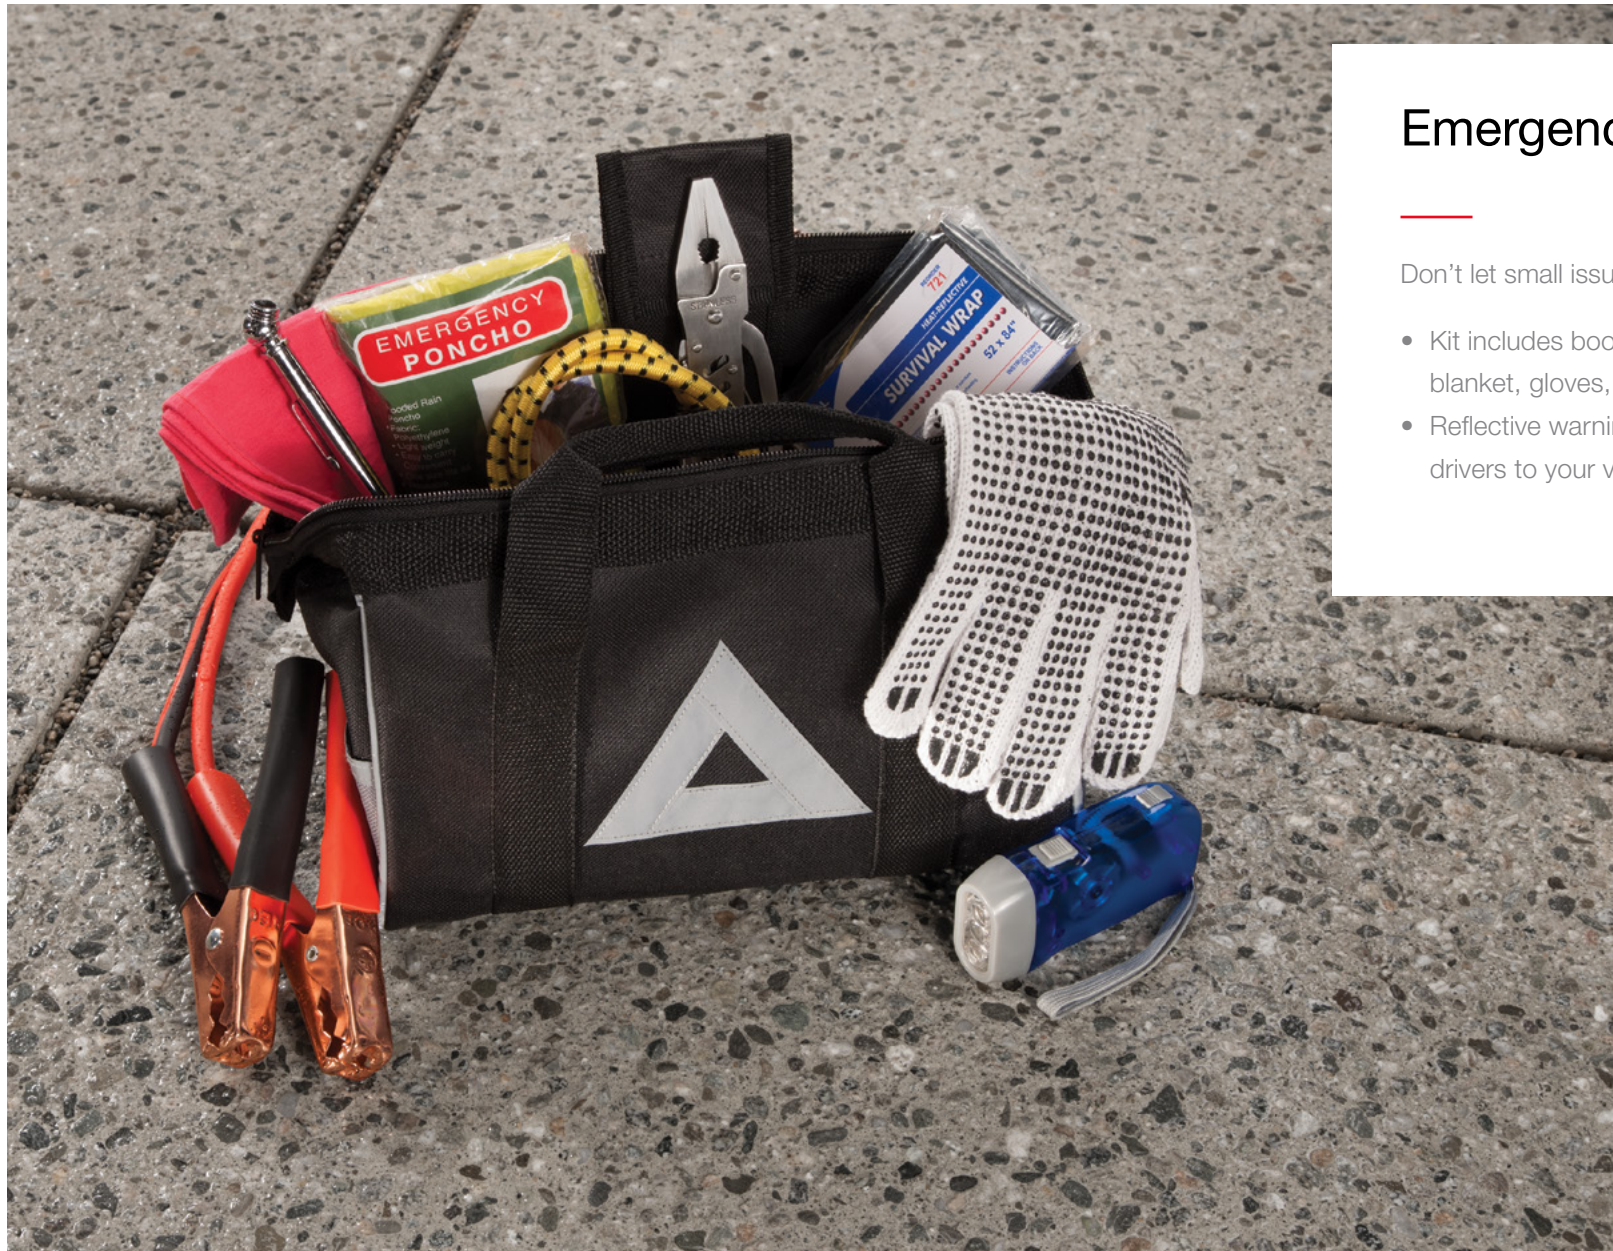

- Installs and removes in seconds – no tools required
- Durable material with spring loaded arms
- Adjustable pivot/tilt for ultimate viewing experience

## Glass Breakage Sensor

---

Enhance your Land Cruiser's security system with GBS coverage.

- Highly sensitive microphone that detects the sound frequency of glass breakage or an object striking the glass
- An object striking a window triggers a warn-away alarm

## Remote Engine Starter

Have your vehicle's interior ready, waiting and comfortable in any kind of weather.

- Use your Smart Key fob to start or stop the engine
- Activates preset air conditioner, heater, defogger, defroster and temperature settings when engine is started