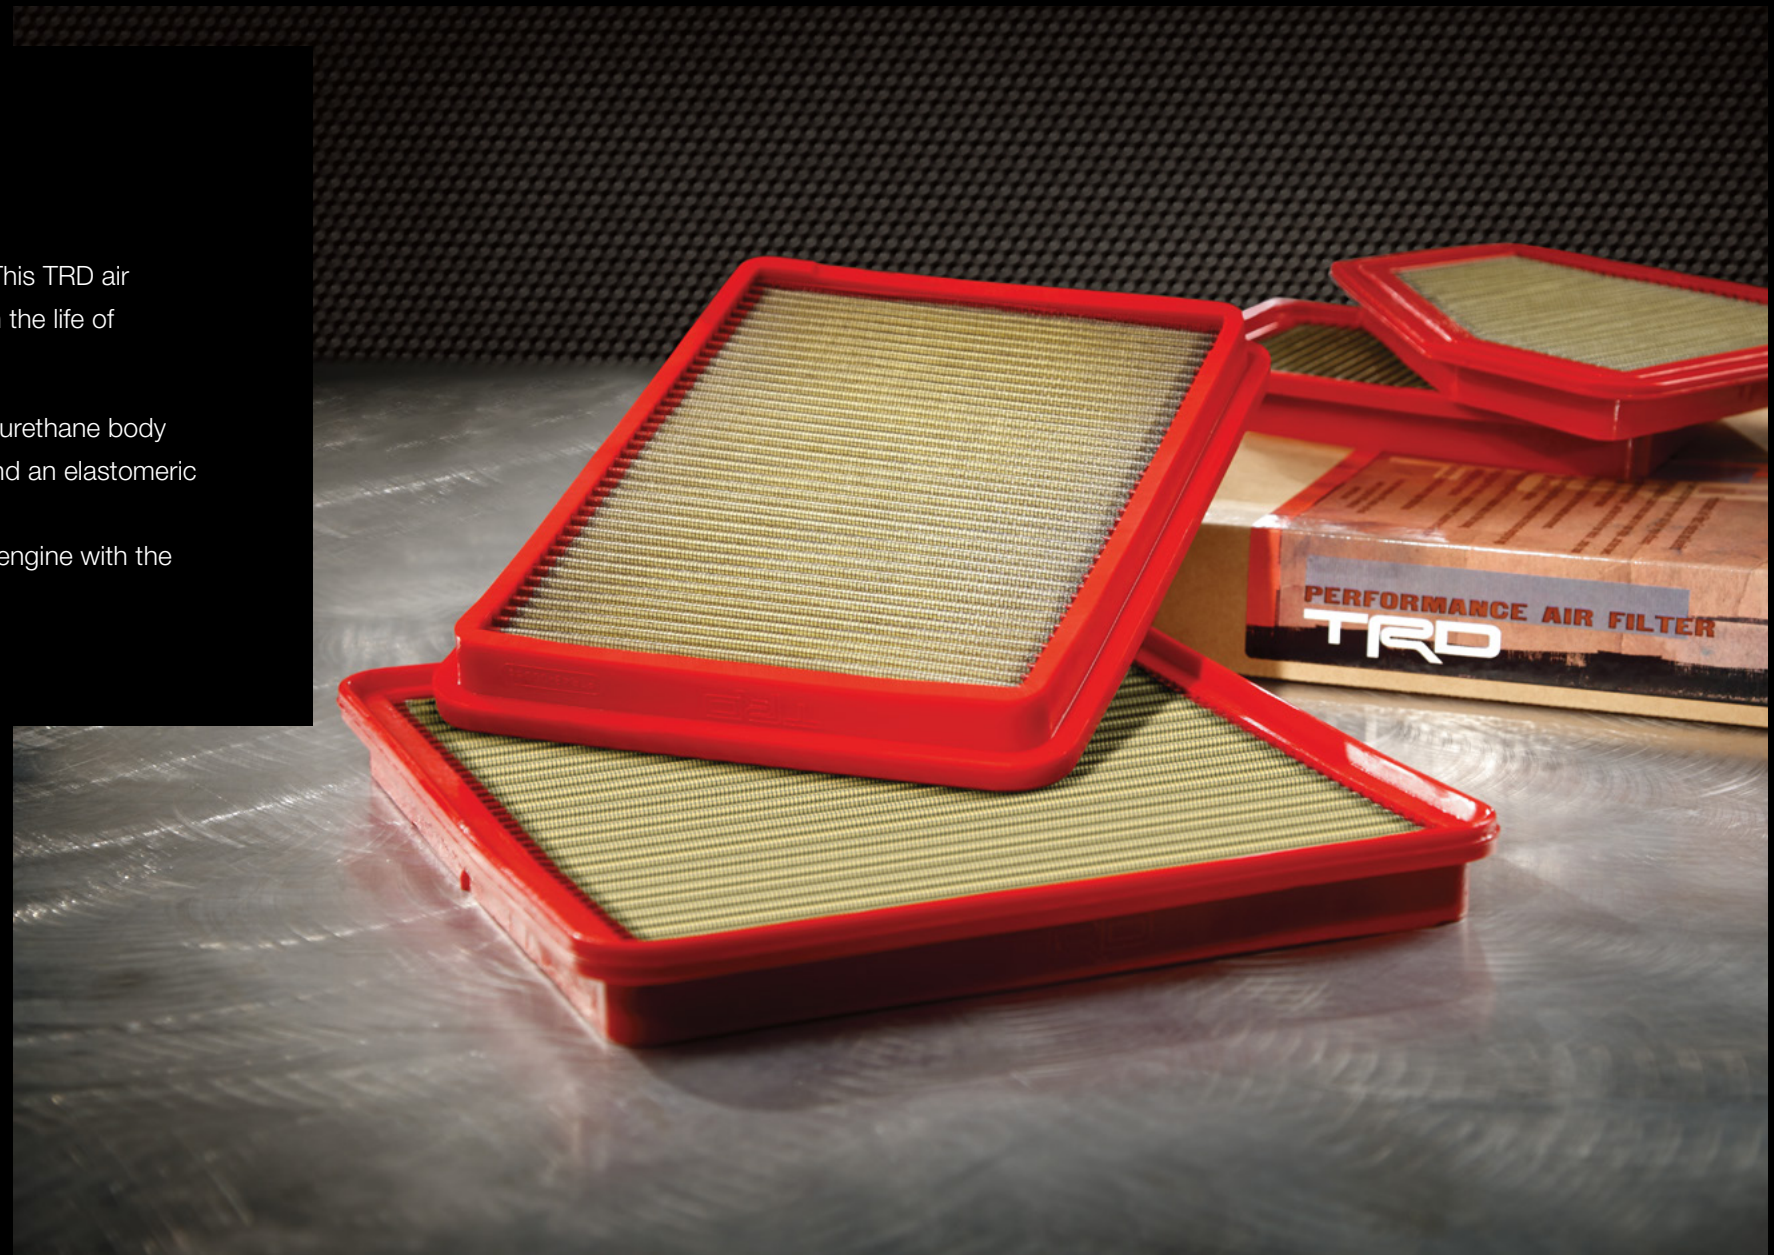

## TRD Air Filter

You multi-task. Make sure your parts do too. This TRD air filter is designed to protect as it helps maintain the life of your engine.

- Uniquely oiled, four-ply cotton gauze in polyurethane body
- Enclosed in durable, epoxy-coated mesh and an elastomeric seal to help optimize a precise, leak-free fit
- Allows the maximum amount of air into the engine with the minimal amount of resistance