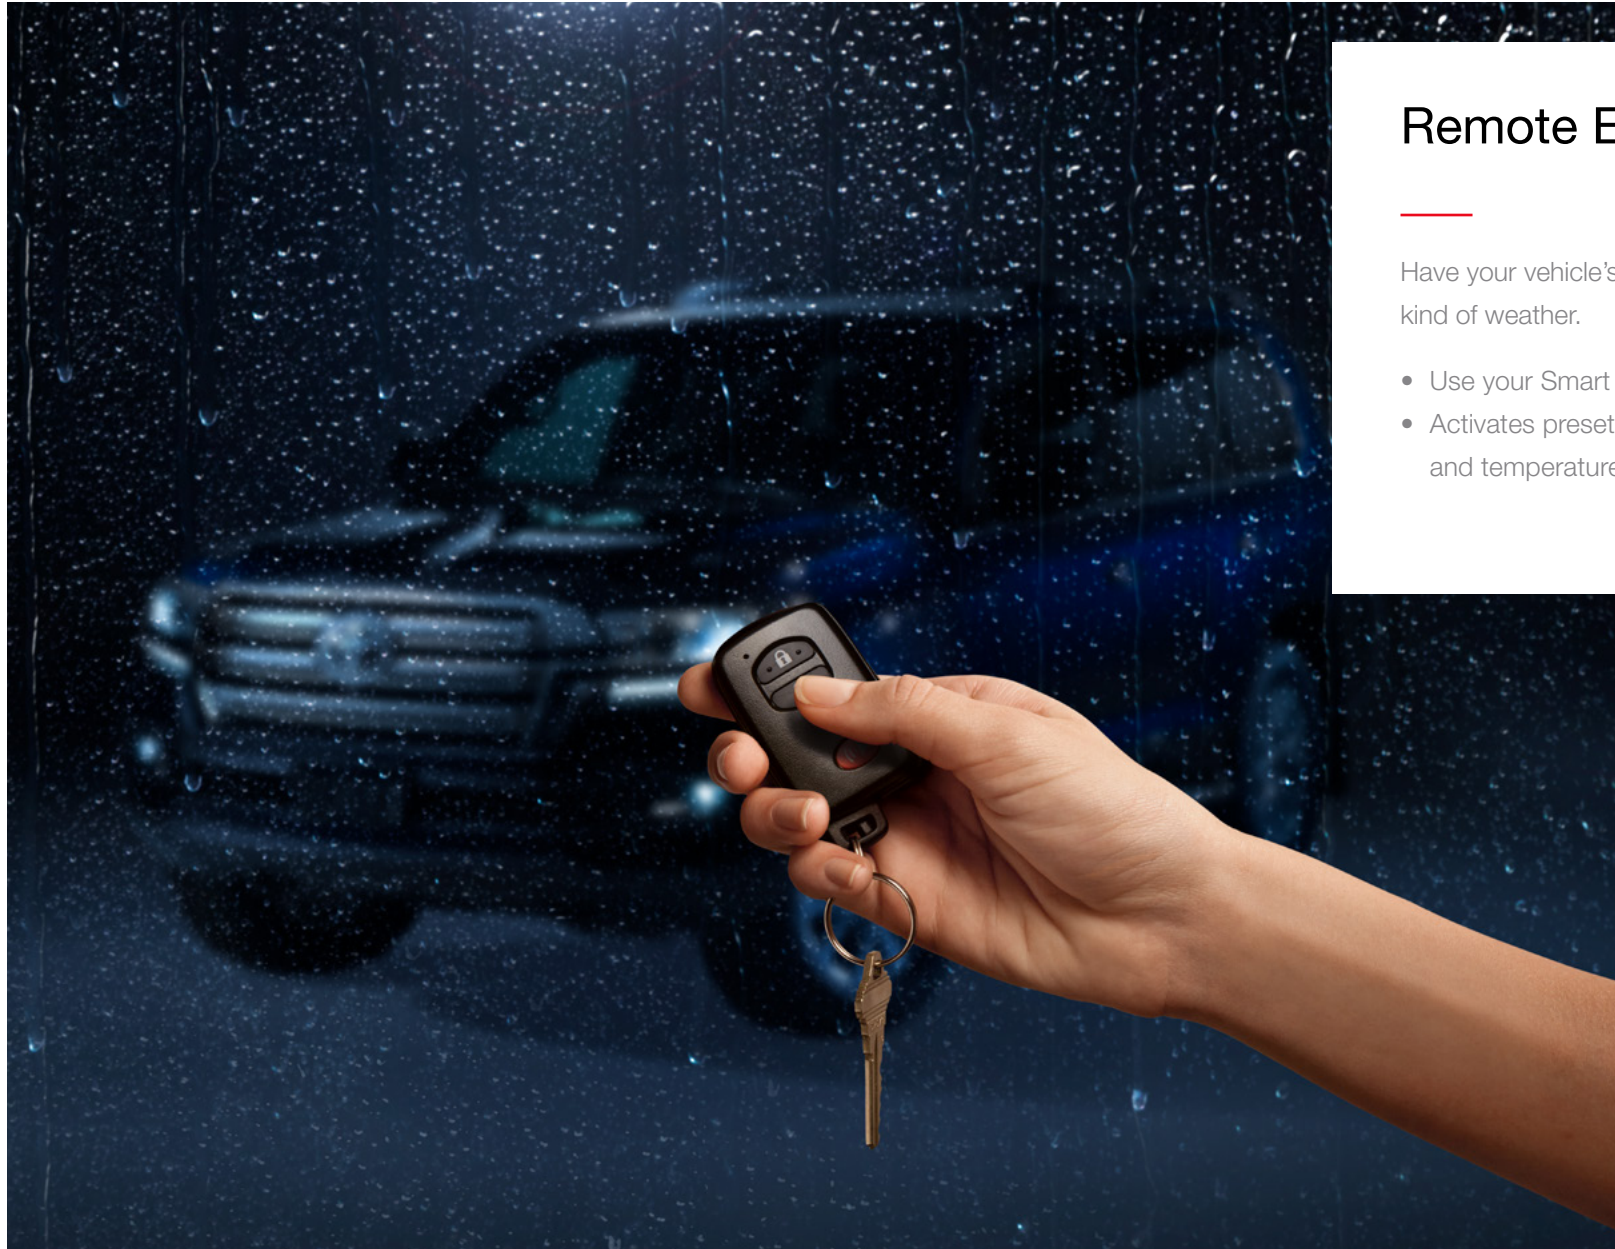

## Universal Tablet Holder

Help keep passengers entertained with this high quality, universal tablet holder . Compatible with virtually all multimedia devices, it securely holds your tablet, phone, music, or video player.

- Installs and removes in seconds – no tools required
- Durable material with spring loaded arms
- Adjustable pivot/tilt for ultimate viewing experience

## Glass Breakage Sensor

---

Enhance your Land Cruiser's security system with GBS coverage.

- Highly sensitive microphone that detects the sound frequency of glass breakage or an object striking the glass
- An object striking a window triggers a warn-away alarm

## Remote Engine Starter

Have your vehicle's interior ready, waiting and comfortable in any kind of weather.

- Use your Smart Key fob to start or stop the engine
- Activates preset air conditioner, heater, defogger, defroster and temperature settings when engine is started