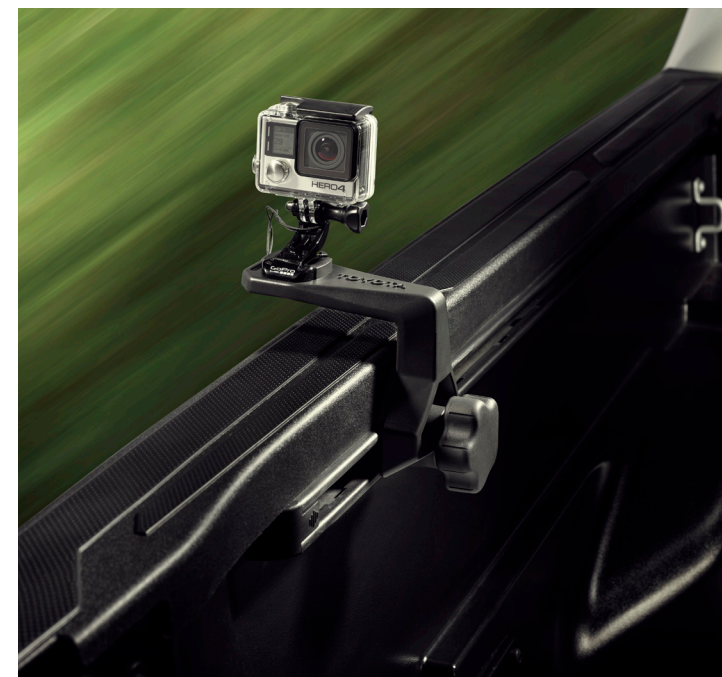

- Genuine Toyota Accessory part made from steel with a black powder coat finish

Bed Cleats

Secure the cargo in your truck bed by tying it down with sturdy and fully adjustable tie-down cleats.

- Composed of strong, die-cast aluminum
- Uses a steel locking plate to slide down Tundra's deck rail system
- Holds a maximum of 220 lb.

Deck Rail Camera Mount⁶

Pics or it didn't happen. Thanks to the camera mount specifically designed to securely attach your GoPro® to the truck bed, you can easily document all of the adventures with your Tundra.