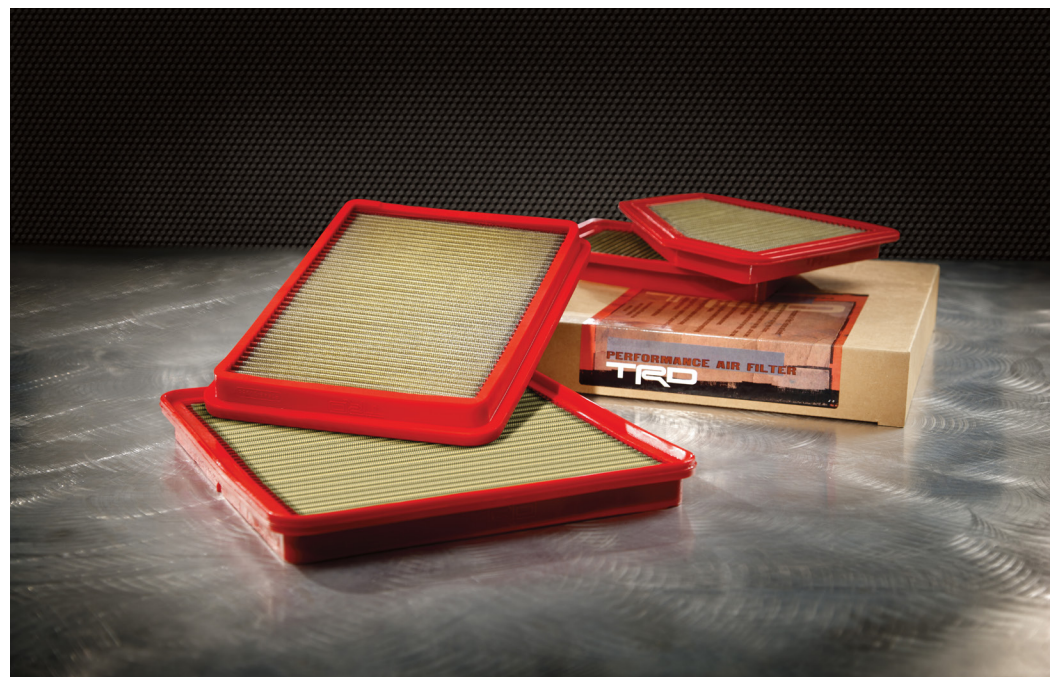

TRD Air Filter

For optimal engine protection and performance, the TRD air filter offers superb filtration and enhanced airflow.

- Four-ply filter element features durable, epoxy-coated mesh enclosure and elastomeric seal to help optimize a precise, leak-free fit
- Washable and reusable—regular cleaning and reoiling ensure free airflow and top performance
- TRD air filter cleaning kit also available