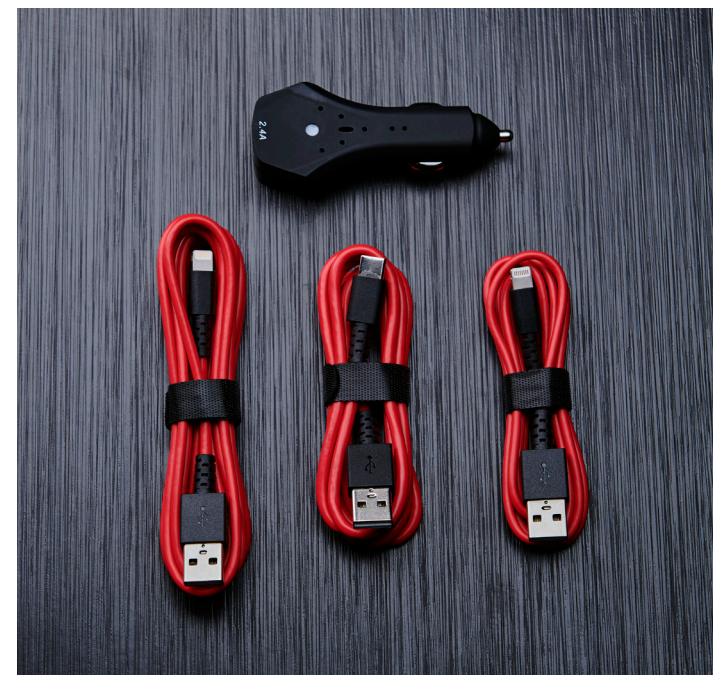

Quick Charge Cable Package¹²

Quick charge cables are a convenient way to have your smart devices charged while on the go.

Contents:

- Dual Smart USB Cell Phone Charger
- iPhone® Lightning USB Cable - 3'
- iPhone® Lightning USB Cable - 6'
- USB-C to USB-A Cable - 3'