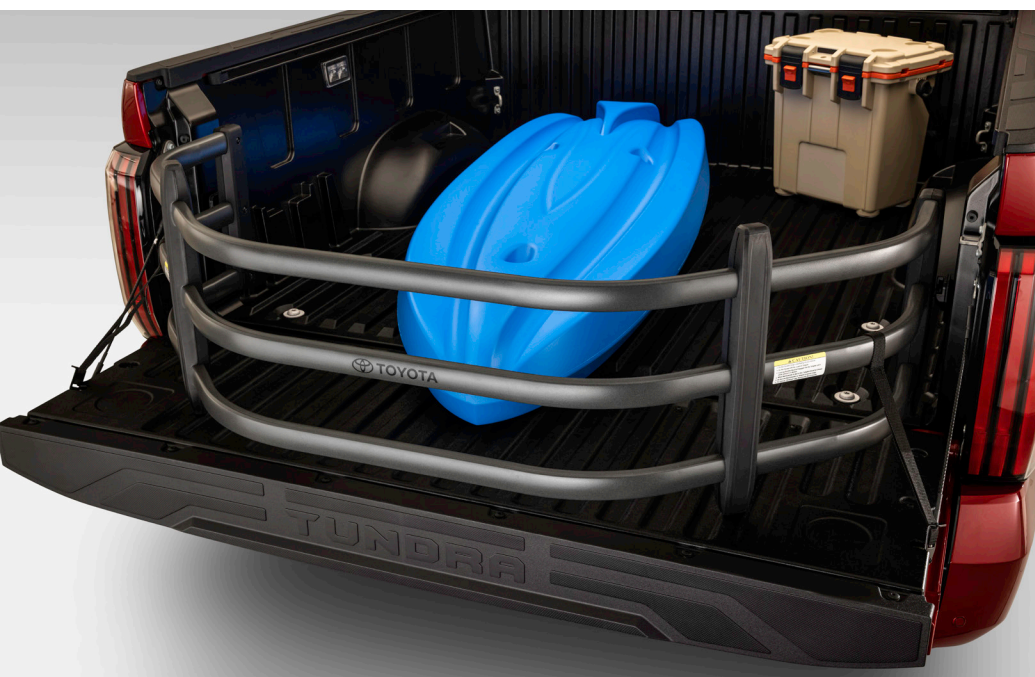

Preserve and protect the bold style of your Tundra.

Tailgate Insert Badge

Tailgate inserts emphasize the Tundra stamp in the tailgate and are an easy way to customize the look of your truck. Individual letters strongly adhere into the stamped tailgate logo.

- Attached with strong adhesive backing
- Two colors available, bright chrome or flat black

Paint Protection Film¹

Genuine Toyota paint protection film helps protect the paint finish from chips and scratches.

Bed Extender²

Truck bed not big enough? No problem. With the tailgate down, our bed extender increases bed length by two feet to help fit your longboards and other bulky items. Or you can leave the tailgate up and use it to secure smaller objects.