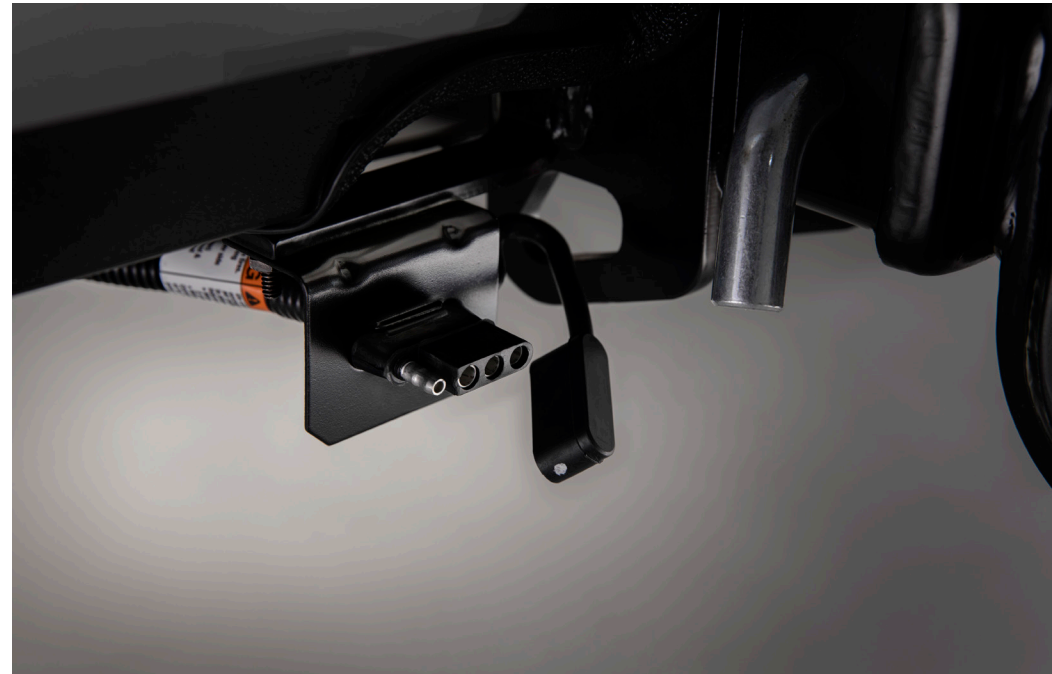

- Designed, engineered and built to meet Toyota's exacting quality standards
- Helps accommodate the RAV4 maximum tow rating
- Optimized placement provides precise drop/rise to maintain vehicle departure angle
- The Trailer Ball Mount is included with the Tow Hitch Receiver

Exhaust Tip - Black Chrome

Finish off the RAV4's bold style with this shiny exhaust tip.

- Constructed of polished, corrosion-resistant single-walled 304 stainless steel
- Easy bolt-on installation; no cutting, drilling, or welding

Towing Wire Harness³

The Wire Harness is designed to be used with tow hitch receiver.

- Helps complete the connection between the vehicle's tow hitch receiver and trailer
- Provides a 4-pin connector located on the trailer hitch to provide power to your trailer's brake lights, turn signals, and taillights
- Features a converter assembly, fusing, cables, and connectors all specifically designed to work with the existing electrical system